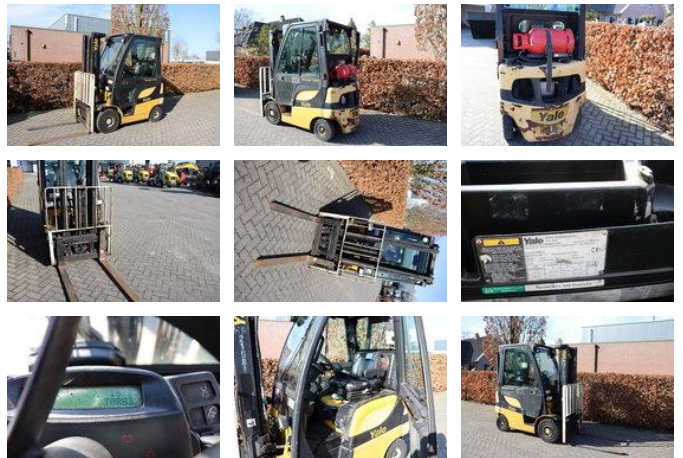

Yale GLP16VX

General features

Brand	Yale
Subcategory	Forklift
Construction year	2014
Hourmeter reading	8832
Condition	Used
Fuel	LPG
CE marking	Yes

Yale GLP16VX

Accessories