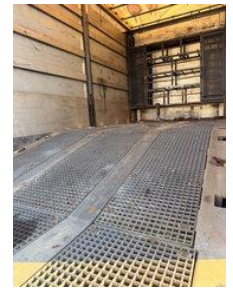

Müller-Mitteltal TS 3 Profi

General features

Brand	Müller-Mitteltal
Subcategory	Other semi trailers
Construction year	2015
Date of first registration	11-11-2026
Condition	Used

Characteristics

Empty weight	4.000kg
Load capacity	26.000kg