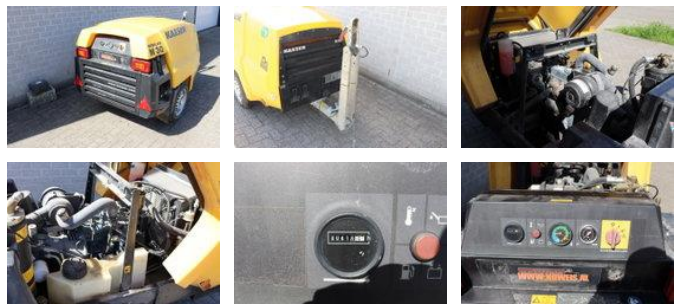

Kaeser M30

General features

Brand	Kaeser
Subcategory	Compressors
Construction year	2022
Hourmeter reading	410
Condition	Used
CE marking	Yes

Characteristics

Length	220cm
Width	115cm

Kaeser M30

Technical specifications

Engine output

18kw

Accessories