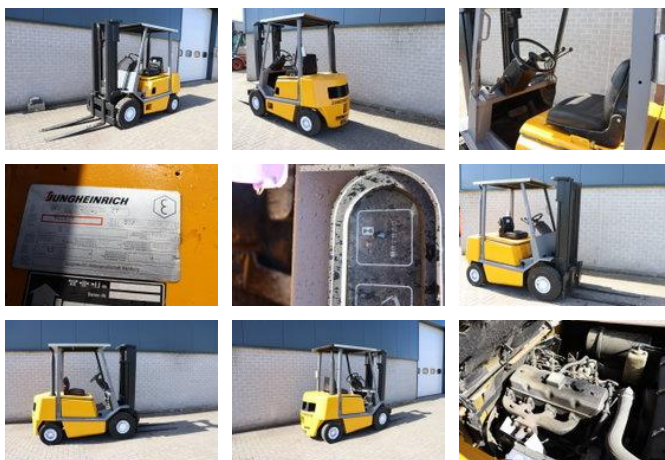

# Jungheinrich DFG25G

## General features

Brand	Jungheinrich
Subcategory	Forklift
Construction year	1993
Hourmeter reading	7618
Condition	Used
Fuel	Electric

## Characteristics

Length	250cm
Width	110cm
Cabin	Half open

Jungheinrich DFG25G

Accessories