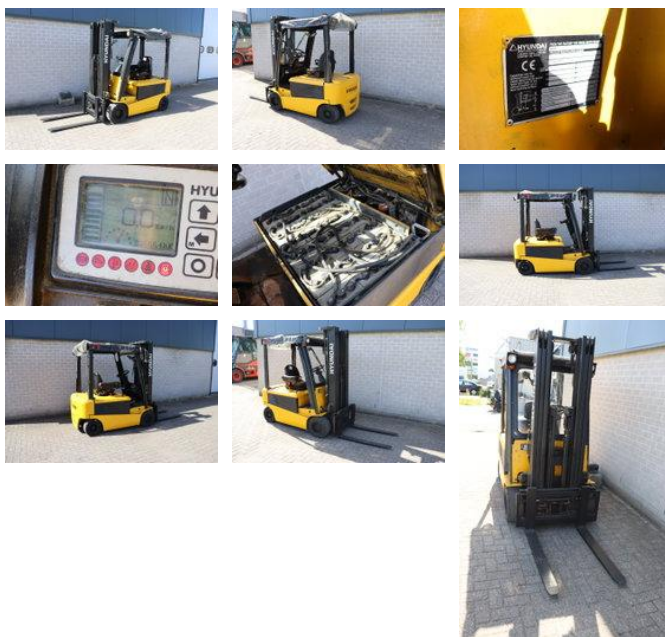

Hyundai 20B-7

General features

Brand	Hyundai
Subcategory	Forklift
Construction year	2011
Hourmeter reading	23666
Condition	Used
Fuel	Electric

Characteristics

Length	215cm
Width	110cm
Cabin	Half open

Hyundai 20B-7