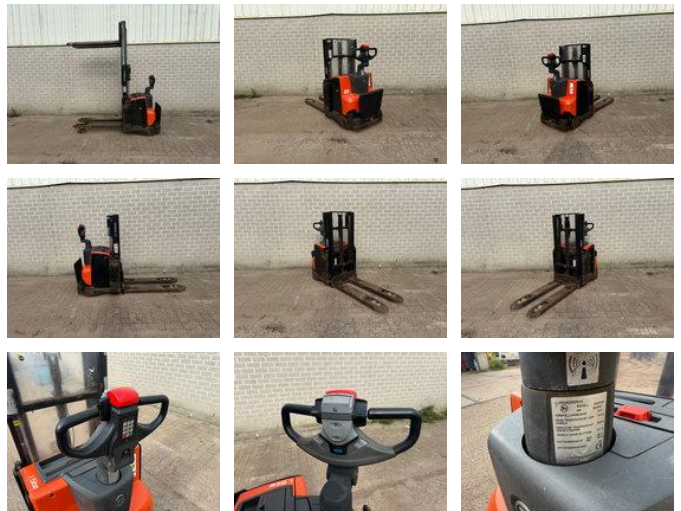

BT SWE200D

General features

Brand	BT
Subcategory	Pallet stacker
Construction year	2016
Hourmeter reading	546
Condition	Used

Characteristics

Empty weight	700kg
Load capacity	2.000kg

BT SWE200D

Accessories