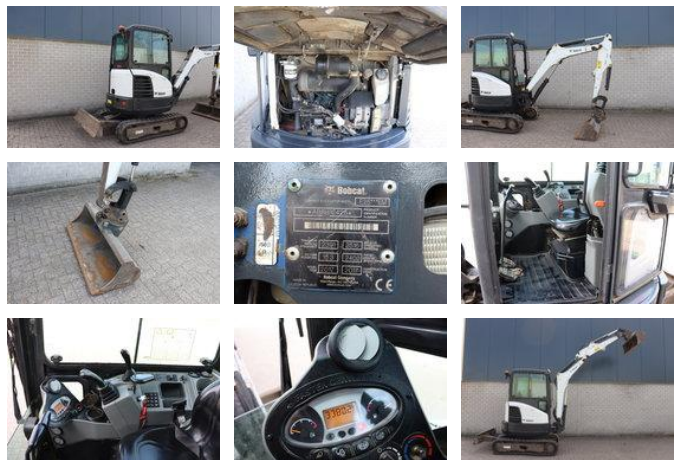

# Bobcat E25

## General features

Brand	Bobcat
Subcategory	Mini digger crawler
Construction year	2017
Hourmeter reading	3380
Condition	Used
Fuel	Diesel

## Characteristics

Empty weight	2.400kg
Load capacity	965kg

Bobcat E25

Accessories